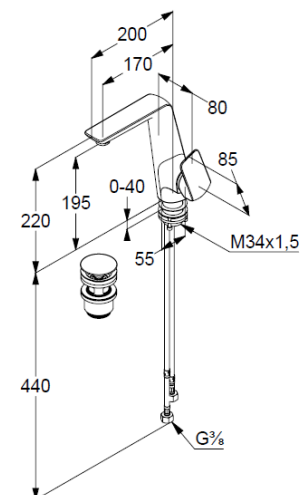

Technische Daten/ Technical Data

KLUDI AMEO
single lever basin mixer
DN 15

Ref.:
410250575

Finishes:
05 chrome

Product description
Manufacturer KLUDI GmbH & Co. KG
Typ: KLUDI AMEO
single lever basin mixer
Ref.: 410250575

basin mixer
single lever mixer
1-hole mounted
solid lever, metal
lateral actuation
aerator, S-Pointer M24 PCA
ceramic cartridge with hot water safety device
flow rate at 3 bar 5 l/min.
flexible hoses G $\frac{3}{8}$ DVGW approved
rapid installation set
push open waste G1 $\frac{1}{4}$

Produktabbildung/ Product picture

Maßzeichnung/ Dimensional drawing

Durchfluss/ Flow rate